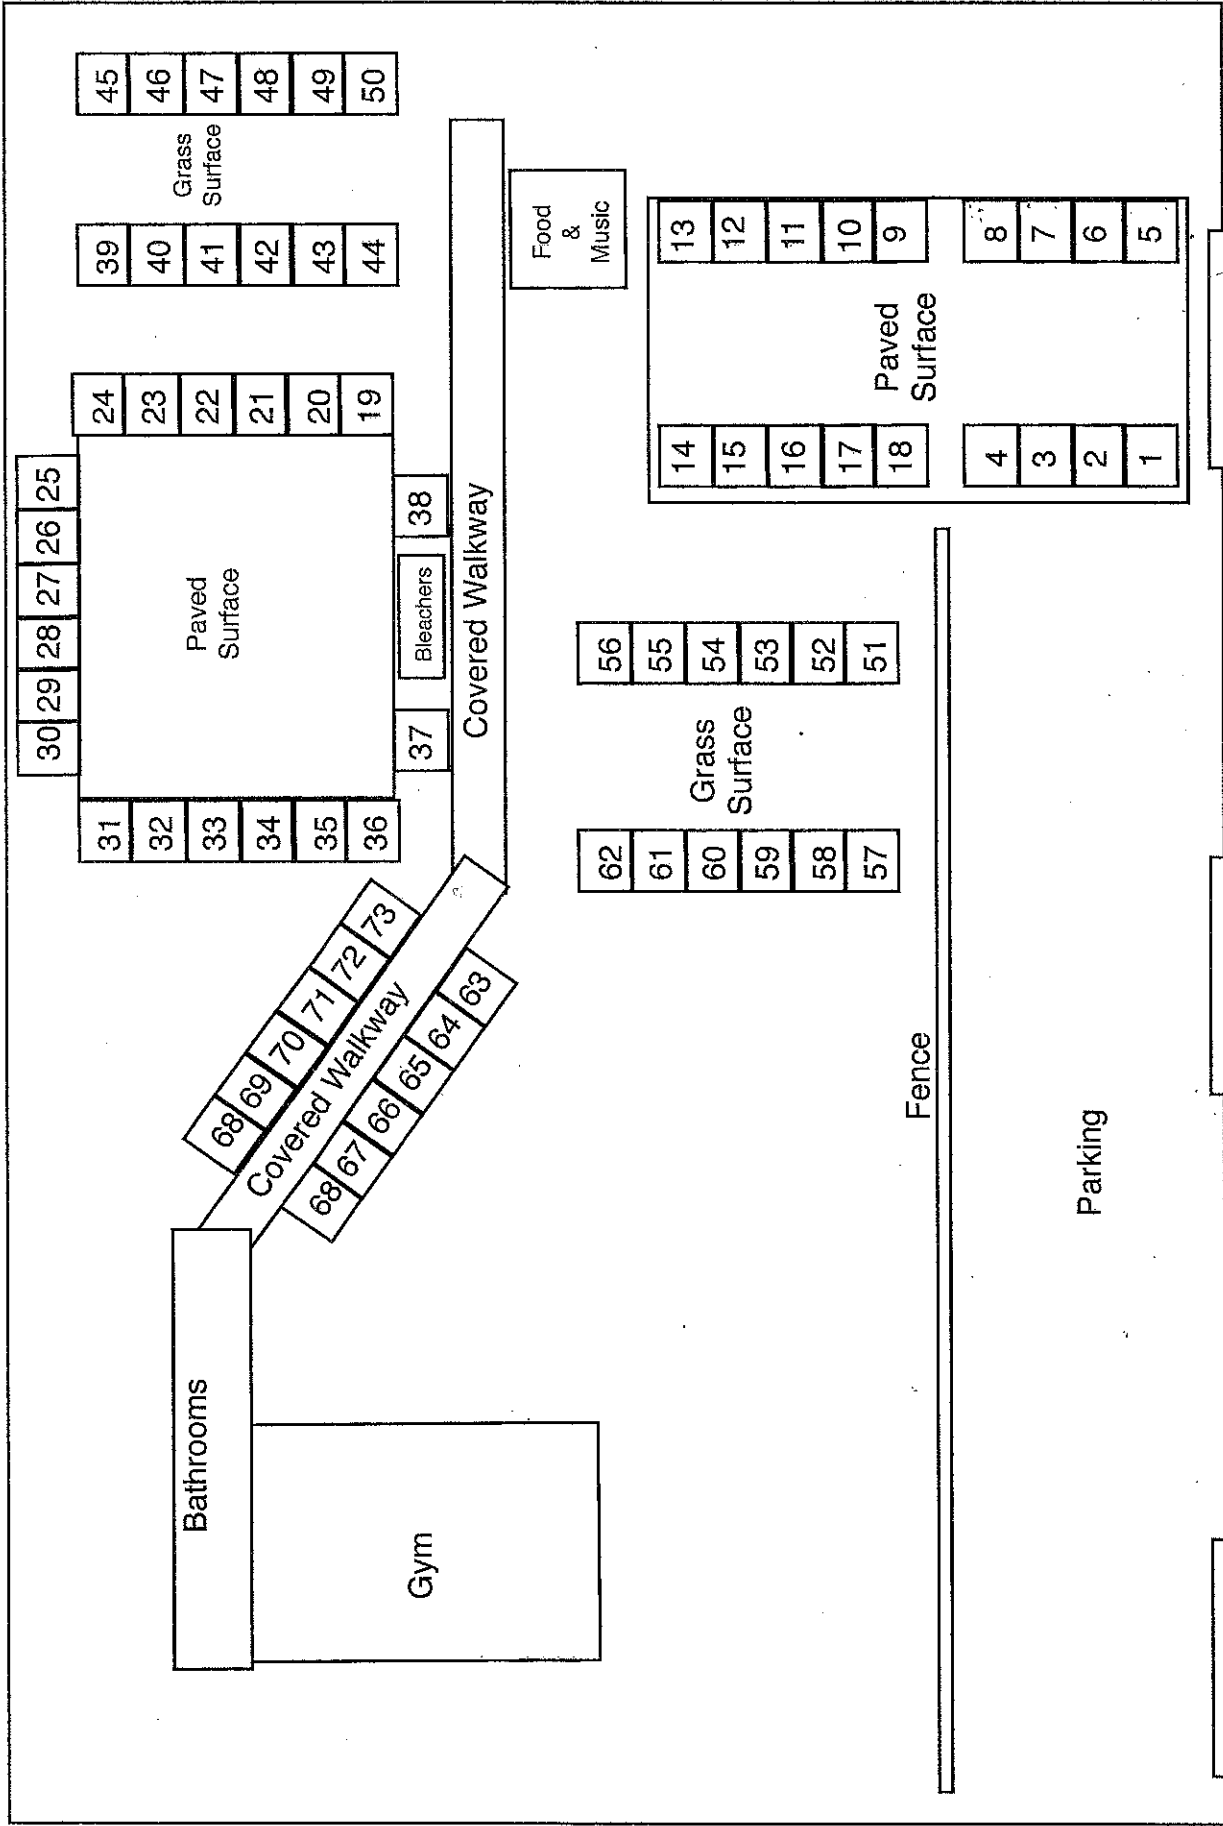

Miami Christian School
200 NW 109 Ave.
Miami FL, 33172
305-221-7754

Vendor Access:
School site will open for vendors
from 6:00 AM - 5:00 PM

Registration Information
Name: _____
Phone: _____
Email: _____
Please register me for space # _____.
Spaces are assigned on a first come basis.